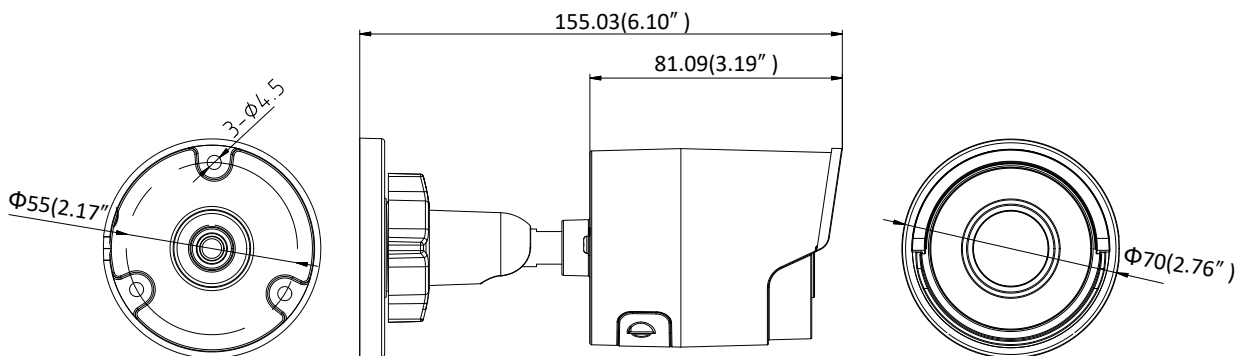

General Function	One-key Reset, Anti-Flicker, Heartbeat, Mirror, Password Protection, Privacy Mask, Watermark, IP Address Filter
<b>Smart Feature-set</b>	
Behavior Analysis	Line crossing detection, intrusion detection, unattended baggage detection, object removal detection
Line Crossing Detection	Cross a pre-defined virtual line, up to 1 pre-defined virtual lines supported
Intrusion Detection	Enter and loiter in a pre-defined virtual region, up to 1 pre-defined virtual regions supported
Object Removal Detection	Objects removed from the pre-defined region, such as the exhibits on display.
Unattended Baggage Detection	Objects left over in the pre-defined region such as the baggage, purse, dangerous materials
Face Detection	Human face appears in the image can be detected and trigger linkage method
<b>Interface</b>	
Communication Interface	1 RJ45 10M/100M self-adaptive Ethernet port
On-board Storage	Built-in microSD/SDHC/SDXC slot, up to 128 GB
<b>General</b>	
Operating Conditions	-30 °C to +60 °C (-22 °F to +140 °F), Humidity 95% or less (non-condensing)
Power Supply	12 VDC $\pm$ 25%, 6W PoE(802.3af, class 3), 7W
IR Range	Up to 30 m
Protection Level	IP67
Dimensions	Camera: $\Phi 70 \times 155.03$ mm ( $\Phi 2.76'' \times 6.1''$ ) Package: $216 \times 121 \times 118$ mm ( $8.5'' \times 4.76'' \times 4.65''$ )
Weight	Camera: 410 g (0.9 lb.)

## Dimensions