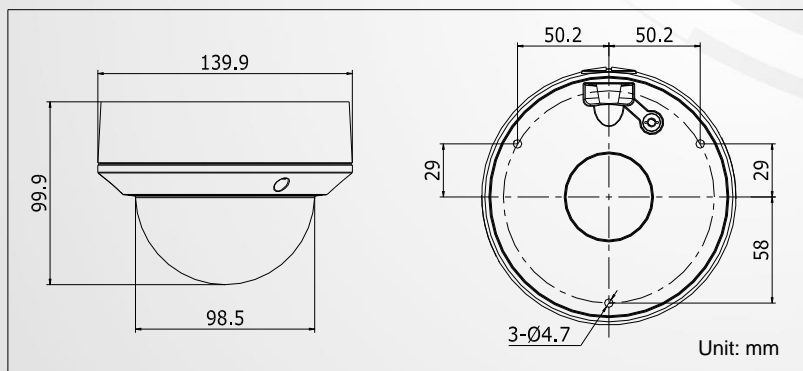

## DS-2CD274RFWD-I(Z)(S) 4MP WDR Vari-focal Dome Network Camera

- 1/3" Progressive Scan CMOS
- Up to 4 megapixel resolution
- 120dB WDR
- 3D DNR
- Motorized lens 2.8-12mm (-Z)
- Up to 30 meters IR range
- Built-in Micro SD/SDHC/SDXC card slot, up to 128 GB
- Audio/alarm I/O (-S)
- Mobile Monitoring via Hik-Connect or iVMS-4500
- 12V DC±25% & PoE(802.3af Class3)
- Support H.264+
- IP67
- IK10