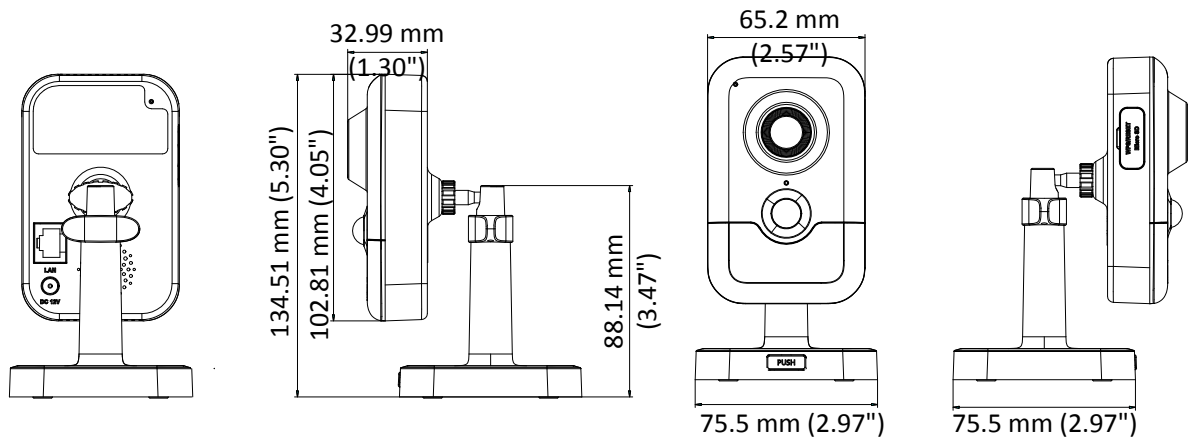

Available Model:

DS-2CD2435FWD-I, DS-2CD2435FWD-IW

Dimensions