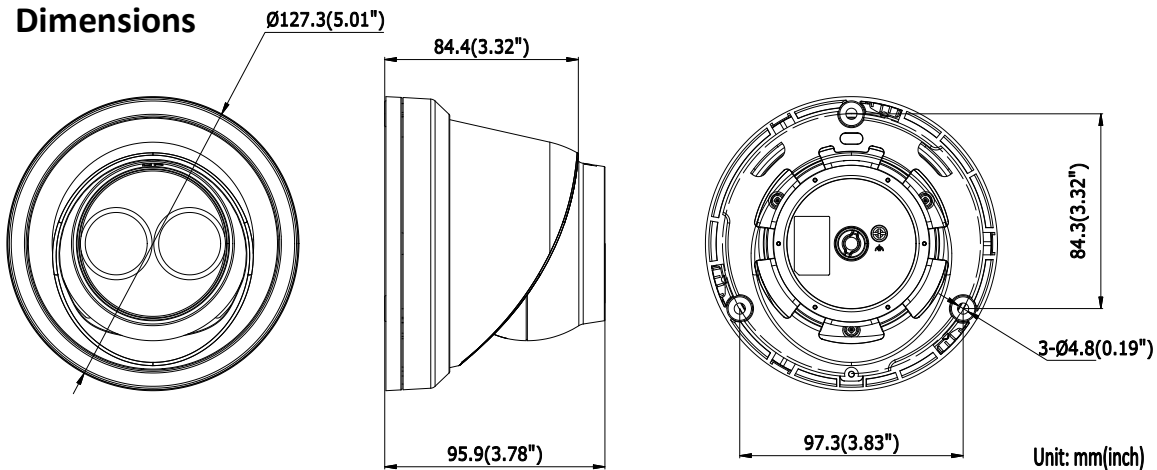

Image Setting	Rotate mode, saturation, brightness, contrast, sharpness adjustable by client software or web browser
Target Cropping	No
Day/Night Switch	Auto/Schedule
<b>Network</b>	
Network Storage	Support Micro SD/SDHC/SDXC card (128G), local storage and NAS (NFS,SMB/CIFS), ANR
Alarm Trigger	Motion detection, video tampering, network disconnected, IP address conflict, illegal login, HDD full, HDD error
Protocols	TCP/IP, ICMP, HTTP, HTTPS, FTP, DHCP, DNS, DDNS, RTP, RTSP, RTCP, PPPoE, NTP, UPnP™, SMTP, SNMP, IGMP, 802.1X, QoS, IPv6, Bonjour
General Function	One-key reset, anti-flicker, three streams, heartbeat, mirror, password protection, privacy mask, watermark, IP address filter
Firmware Version	V5.5.2
API	ONVIF (PROFILE S, PROFILE G), ISAPI
Simultaneous Live View	Up to 6 channels
User/Host	Up to 32 users 3 levels: Administrator, Operator and User
Client	iVMS-4200, Hik-Connect, iVMS-5200
Web Browser	IE8+, Chrome 31.0-44, Firefox 30.0-51, Safari 8.0+
<b>Interface</b>	
Communication Interface	1 RJ45 10M/100M self-adaptive Ethernet port
On-board storage	Built-in Micro SD/SDHC/SDXC slot, up to 128 GB
SVC	H.264 and H.265 encoding
Reset Button	Yes
<b>General</b>	
Operating Conditions	-30 °C to +60 °C (-22 °F to +140 °F), Humidity 95% or less (non-condensing)
Power Supply	12 VDC ± 25%, Φ 5.5 mm coaxial power plug PoE (802.3af, class 3)
Power Consumption and Current	12 VDC, 0.5A, max. 6W PoE (802.3af, 37V to 57V), 0.2A to 0.1A, max. 7.5W
Protection Level	IP67 TVS 2000V Lightning Protection, Surge Protection and Voltage Transient Protection
Material	Metal
Dimensions	Camera: Φ 127.3 × 95.9 mm (Φ 5.0" × 3.8") Package: 150 × 150 × 141 mm (5.9" × 5.9" × 5.6")
Weight	Camera: Approx. 610 g (1.3 lb.) With Package: Approx. 880 g (1.9 lb.)

## Dimensions

Unit: mm(inch)