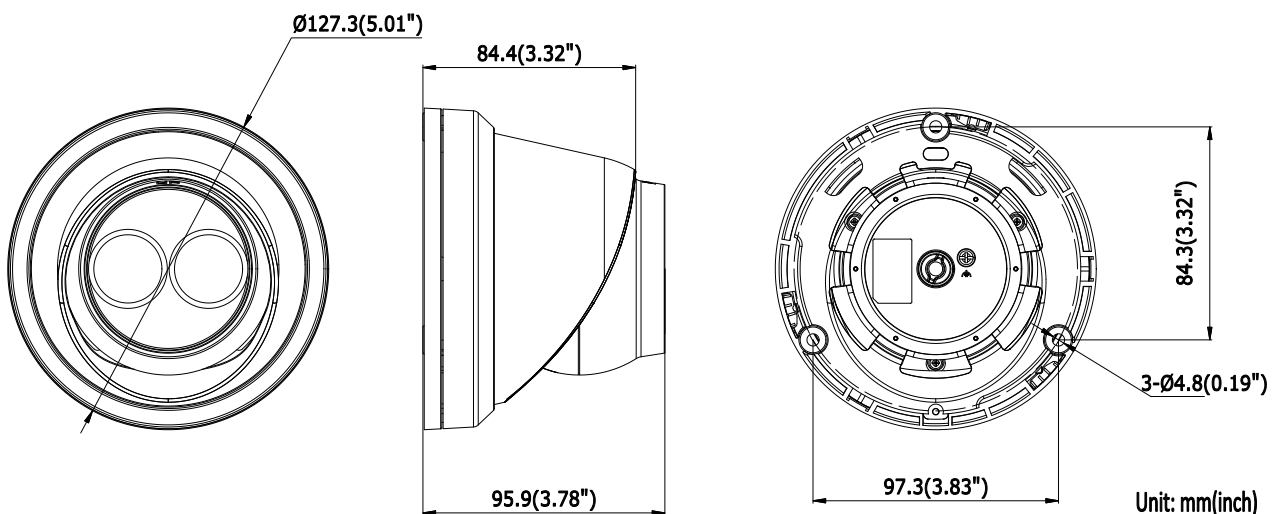

General Function	One-key Reset, Dual-VCA, Anti-Flicker, Heartbeat, Mirror, Password Protection, Privacy Mask, Watermark, IP Address Filter
Interface	
Communication Interface	1 RJ45 10M/100M self-adaptive Ethernet port
On-board Storage	Built-in microSD/SDHC/SDXC slot, up to 128 GB
Smart Feature-set	
Behavior Analysis	Line crossing detection, intrusion detection, unattended baggage detection, object removal detection
Line Crossing Detection	Cross a pre-defined virtual line, up to 1 pre-defined virtual lines supported
Intrusion Detection	Enter and loiter in a pre-defined virtual region, up to 1 pre-defined virtual regions supported
Object Removal Detection	Objects removed from the pre-defined region, such as the exhibits on display.
Unattended Baggage Detection	Objects left over in the pre-defined region such as the baggage, purse, dangerous materials
Face Detection	Human face appears in the image can be detected and trigger linkage method
General	
Operating Conditions	-30 °C to +60 °C (-22 °F to +140 °F), Humidity 95% or less (non-condensing)
Power Supply	12 VDC ± 25%, 5.5 W PoE(802.3af, 36 – 57V, class 3), 7.5 W
IR Range	Up to 30 m
Protection Level	IP67
Dimensions	Camera: Φ 127.3 × 95.9 mm (5.01" × 3.78") Package: 150 × 150 × 141 mm (5.91" × 5.91" × 5.55")
Weight	Camera: 620 g (1.37 lb.)

Available Models

DS-2CD2355FWD-I

Dimensions